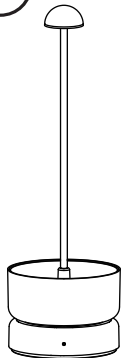

UBÌQUA

CORDLESS LIGHT. LIMITLESS LIFE

DESIGNED IN ITALY. MADE IN CHINA
www.ubiquallamps.com
www.ubiquallamps.eu

UBÌQUA

BASKET

DESIGNED BY
FRANCO PAGLIARINI

Input DC 5V max.2A

Watt 2.2W

max. 185 lm

3-4h (max.2A)

14-15h

Lumileds 4014

FOOD SAFE

PETE

100%

5%