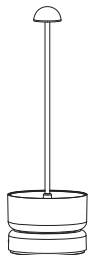

UBÌQUA

CORDLESS LIGHT. LIMITLESS LIFE

DESIGNED IN ITALY. MADE IN CHINA
www.ubiquallamps.com
www.ubiquallamps.eu

UBÌQUA

BASKET

DESIGNED BY
FRANCO PAGLIARINI

Input DC 5V max.2A

Watt 2.2W

max. 185 lm

3-4h (max.2A)

14-15h

Lumileds 4014

FOOD SAFE

PETE

100%

5%

2%

3-4H

5V max.2A

100%

1.

2.

3.

4.