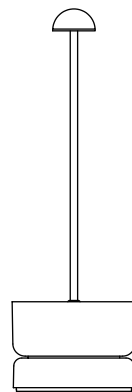

UBÌQUA

CORDLESS LIGHT. LIMITLESS LIFE

DESIGNED IN ITALY. MADE IN CHINA
www.ubiquallamps.com
www.ubiquallamps.eu

UBÌQUA

BASKET

DESIGNED BY
FRANCO PAGLIARINI

Input DC 5V max.2A

Watt 2.2W

max. 185 lm

3-4h (max.2A)

14-15h

Lumileds 4014

FOOD SAFE

PETE

100%

5%