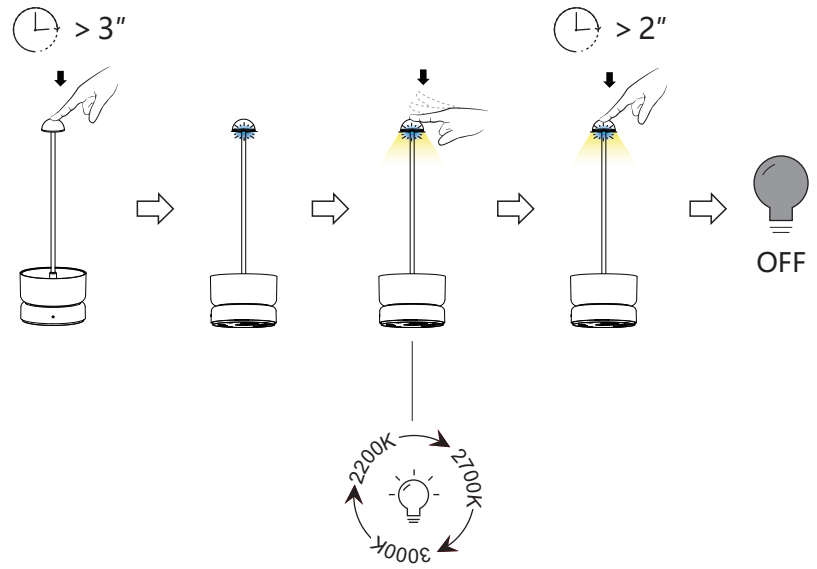

max. 185 lm

3-4h (max.2A)

14-15h

Lumileds 4014

FOOD SAFE

PETE

100%

5%

2%

3-4H

5V max.2A

100%

1.

2.

3.

4.