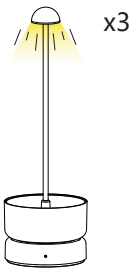

max. 185 lm

3-4h (max.2A)

14-15h

Lumileds 4014

FOOD SAFE

PETE

100%

5%