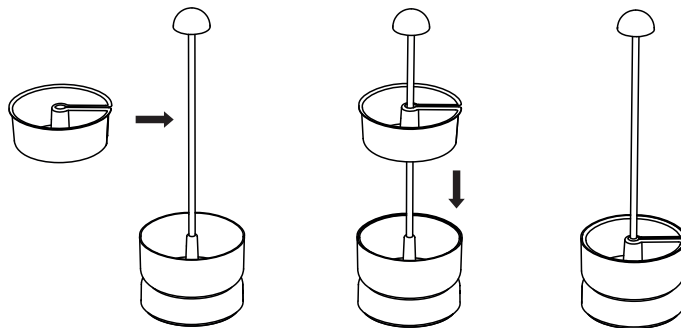

max. 185 lm

3-4h (max.2A)

14-15h

Lumileds 4014

FOOD SAFE

PETE

100%

5%