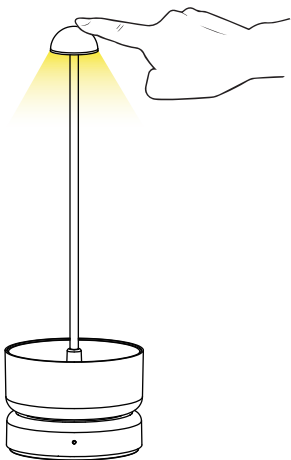

max. 185 lm

3-4h (max.2A)

14-15h

Lumileds 4014

FOOD SAFE

PETE

100%

5%