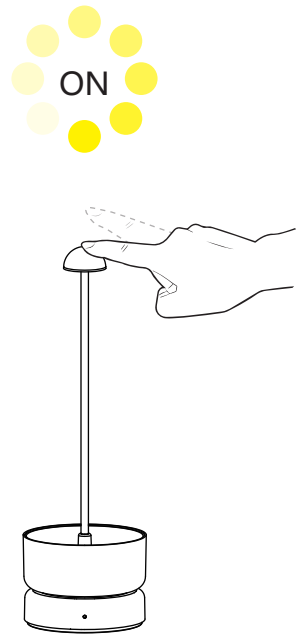

max. 185 lm

3-4h (max.2A)

14-15h

Lumileds 4014

FOOD SAFE

PETE

100%

5%