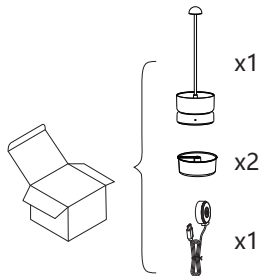

max. 185 lm

3-4h (max.2A)

14-15h

Lumileds 4014

FOOD SAFE

PETE

100%

5%