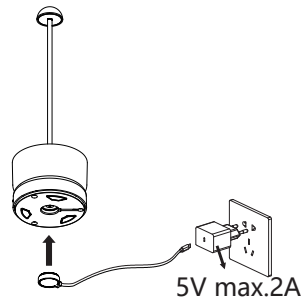

100%

5%

2%

3-4H

5V max.2A

100%