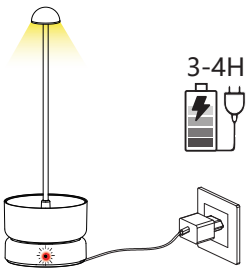

100%

5%

2%

3-4H

5V max.2A

100%