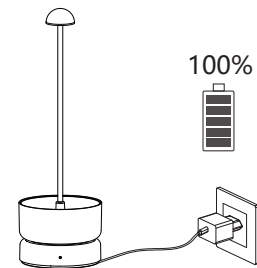

100%

5%

2%

3-4H

5V max.2A

100%