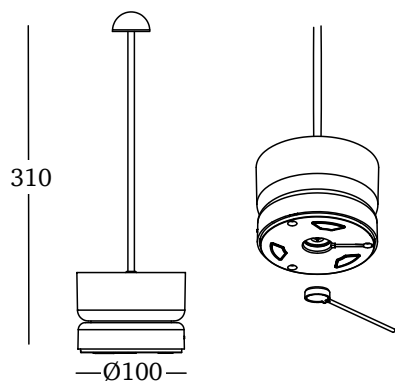

## Basket

|        |        |   |
|--------|--------|---|
| 120101 | White  |  |
| 120102 | Black  |  |
| 120109 | Corten |  |

LED rechargeable lamp  
 Touch switch, Soft on/off  
 Dimmable: 5%-100%  
 IP65 

## Materials:

- Aluminium die-casting
- Powder coating painting
- Frosted glass

Charging time: 3-4h

Working time: 14-15h

Input: DC 5V = 2A (Adapter not included)

Power: 2.2W, 5V

Lithium Battery: 2\*2600 mAh

LED: Lumileds 4014

Lumens: Max.185

CCT: 2200k / 2700k / 3000k

CRI ≥80

Inner box size: 12 x 12 x 36 cm

Master: 6 pieces

Master size: 37.5 x 25.5 x 37.5 cm

Net weight: 3.0 kg

Gross weight: 4.7 kg